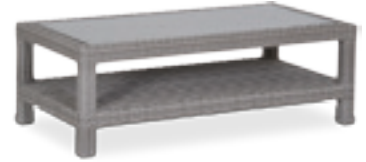

SALE
\$479
 SAVE \$120

BALI Coffee Table
 – vintage white. Glass table top.
 120w x 60d x 40h cm

SALE
\$1599
 SAVE \$400

MELROSE Woven Wicker Day Bed – mixed taupe

SALE
\$559
 SAVE \$140

PLANTER with Woven Wicker Screen
 – fog swirl. (Excludes plants.)