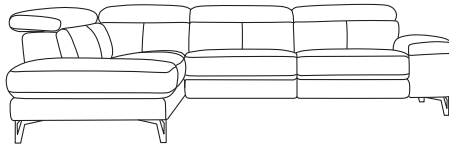

Kilda

Fixed or Electronic Recliner Sofas & Chair Collection
with Arm Storage and Adjustable Headrests

2.5-Seater
212 - 243w x 101d x 92h cm
(Recliner - 2 footrests, 2 storage arms)

2-Seater
188 - 219w x 101d x 92h cm
(Recliner - 2 footrests, 2 storage arms)

Chair / Recliner Chair
119 - 150w x 101d x 92h cm
(2 storage arms)

3-Seater Chaise LHF
289 - 298w x 214d x 92h cm
(Recliner - 1 footrest, 1 storage arm)

3-Seater Chaise RHF
289 - 298w x 214d x 92h cm
(Recliner - 1 footrest, 1 storage arm)

Dimensions are approximate only and may vary with model updates. Please check if exact dimensions are required. All designs are protected by international copyright laws.

		
SUITE PIECE	FABRIC F20 / LiveSmart	CAT 15 LEATHER
2.5-Seater – Fixed	\$2,999	\$4,999
2.5-Seater – Electronic	\$4,699	\$7,199
2-Seater – Fixed	\$2,599	\$4,299
2-Seater – Electronic	\$4,299	\$6,599
Chair – Fixed	\$1,999	\$3,199
Recliner Chair – Electronic	\$2,799	\$4,199
3-Str Chaise LHF or RHF – Fixed	\$5,099	\$9,099
3-Str Chaise LHF or RHF – Electronic	\$6,399	\$9,999