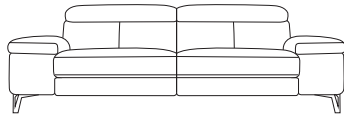

Kilda

Fixed or Electronic Recliner Sofas & Chair Collection
with Arm Storage and Adjustable Headrests

2.5-Seater
212 - 243w x 101d x 92h cm
(Recliner - 2 footrests, 2 storage arms)

2-Seater
188 - 219w x 101d x 92h cm
(Recliner - 2 footrests, 2 storage arms)

Chair / Recliner Chair
119 - 150w x 101d x 92h cm
(2 storage arms)

3-Seater Chaise LHF
289 - 298w x 214d x 92h cm
(Recliner - 1 footrest, 1 storage arm)

3-Seater Chaise RHF
289 - 298w x 214d x 92h cm
(Recliner - 1 footrest, 1 storage arm)

Dimensions are approximate only and may vary with model updates. Please check if exact dimensions are required. All designs are protected by international copyright laws.

		
SUITE PIECE	FABRIC F20 / LiveSmart	CAT 15 LEATHER
2.5-Seater – Fixed	\$2,999	\$4,999
2.5-Seater – Electronic	\$4,699	\$7,199
2-Seater – Fixed	\$2,599	\$4,299
2-Seater – Electronic	\$4,299	\$6,599
Chair – Fixed	\$1,999	\$3,199
Recliner Chair – Electronic	\$2,799	\$4,199
3-Str Chaise LHF or RHF – Fixed	\$5,099	\$9,099
3-Str Chaise LHF or RHF – Electronic	\$6,399	\$9,999