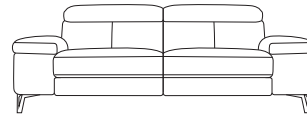

Kilda

Fixed or Electronic Recliner Sofas & Chair Collection
with Arm Storage and Adjustable Headrests

2.5-Seater
212 - 243w x 101d x 92h cm
(Recliner - 2 footrests, 2 storage arms)

2-Seater
188 - 219w x 101d x 92h cm
(Recliner - 2 footrests, 2 storage arms)

Chair / Recliner Chair
119 - 150w x 101d x 92h cm
(2 storage arms)

3-Seater Chaise LHF
289 - 298w x 214d x 92h cm
(Recliner - 1 footrest, 1 storage arm)

3-Seater Chaise RHF
289 - 298w x 214d x 92h cm
(Recliner - 1 footrest, 1 storage arm)

Dimensions are approximate only and may vary with model updates. Please check if exact dimensions are required. All designs are protected by international copyright laws.

		
SUITE PIECE	FABRIC F20 / LiveSmart	CAT 15 LEATHER
2.5-Seater – Fixed	\$2,999	\$4,999
2.5-Seater – Electronic	\$4,699	\$7,199
2-Seater – Fixed	\$2,599	\$4,299
2-Seater – Electronic	\$4,299	\$6,599
Chair – Fixed	\$1,999	\$3,199
Recliner Chair – Electronic	\$2,799	\$4,199
3-Str Chaise LHF or RHF – Fixed	\$5,099	\$9,099
3-Str Chaise LHF or RHF – Electronic	\$6,399	\$9,999