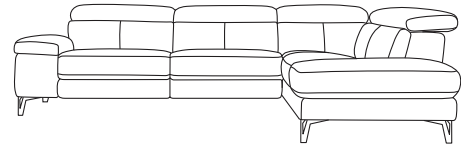

Kilda

Fixed or Electronic Recliner Sofas & Chair Collection
with Arm Storage and Adjustable Headrests

2.5-Seater
212 - 243w x 101d x 92h cm
(Recliner - 2 footrests, 2 storage arms)

2-Seater
188 - 219w x 101d x 92h cm
(Recliner - 2 footrests, 2 storage arms)

Chair / Recliner Chair
119 - 150w x 101d x 92h cm
(2 storage arms)

3-Seater Chaise LHF
289 - 298w x 214d x 92h cm
(Recliner - 1 footrest, 1 storage arm)

3-Seater Chaise RHF
289 - 298w x 214d x 92h cm
(Recliner - 1 footrest, 1 storage arm)

Dimensions are approximate only and may vary with model updates. Please check if exact dimensions are required. All designs are protected by international copyright laws.

		
SUITE PIECE	FABRIC F20 / LiveSmart	CAT 15 LEATHER
2.5-Seater – Fixed	\$2,999	\$4,999
2.5-Seater – Electronic	\$4,699	\$7,199
2-Seater – Fixed	\$2,599	\$4,299
2-Seater – Electronic	\$4,299	\$6,599
Chair – Fixed	\$1,999	\$3,199
Recliner Chair – Electronic	\$2,799	\$4,199
3-Str Chaise LHF or RHF – Fixed	\$5,099	\$9,099
3-Str Chaise LHF or RHF – Electronic	\$6,399	\$9,999