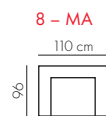

Fabric **\$1,799**
Leather **\$3,999**

8 - MA

Chair

Fabric **\$1,199**
Leather **\$2,699**

Only available as pictured above. Alternative sizes or combinations are not available.
Due to the nature of hand crafted upholstery, dimensions are approximate only and may vary with model updates.
Please check if exact dimensions are required.