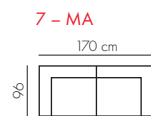

7 - MA

2-str Sofa

Fabric **$1,799**
Leather **$3,999**