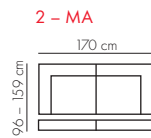

Madison

Manual or Electronic
Recliner Collection

**DANSKE
MØBLER**

Furniture for living

1 - MA

2.5-str Sofa
(2 footrests)

Manual: Fabric **\$2,999**
Leather **\$5,999**

Electric: Fabric **\$3,899**
Leather **\$6,999**