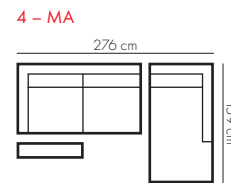

4 - MA

2.5-str Chaise Suite RHF
(2 pieces, 1 footrest)

Manual: Fabric **\$3,799**
Leather **\$7,799**

Electric: Fabric **\$4,299**
Leather **\$8,199**

5 - MA

2.5-str Chaise Suite LHF
(2 pieces, 1 footrest)