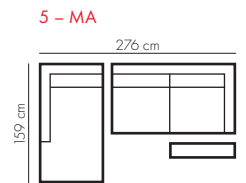

4 - MA

2.5-str Chaise Suite RHF
(2 pieces, 1 footrest)

Manual: Fabric **\$3,799**
Leather **\$7,799**

Electric: Fabric **\$4,299**
Leather **\$8,199**

5 - MA

2.5-str Chaise Suite LHF
(2 pieces, 1 footrest)