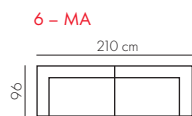

Fixed Sofas & Chair

6 - MA

2.5-str Sofa

Fabric **$2,099**
Leather **$4,599**