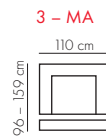

3 - MA

Chair
(1 footrest)

Manual: Fabric **$1,599**
Leather **$3,399**

Electric: Fabric **$2,099**
Leather **$3,799**