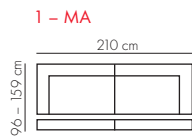

Madison

Manual or Electronic
Recliner Collection

**DANSKE
MØBLER**

Furniture for living

1 - MA

2.5-str Sofa
(2 footrests)

Manual: Fabric **\$2,999**
Leather **\$5,999**

Electric: Fabric **\$3,899**
Leather **\$6,999**