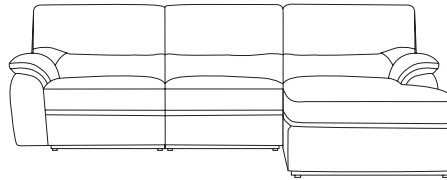

Surryhills

Manual or Electronic Recliner & Fixed Sofas & Chair Collection

3-Seater
206w x 95d x 97h cm

2-Seater
165w x 95d x 97h cm

Chair
98w x 95d x 97h cm

2.5-Seater Chaise LHF
272w x 157d x 97h cm

2.5-Seater Chaise RHF
272w x 157d x 97h cm

Seat Height:
48 cm

Dimensions are approximate only and may vary with model updates. Please check if exact dimensions are required. All designs are protected by international copyright laws.

| IOLINO® | FABRIC F20 / F30 / LiveSmart | | | CAT 15 LEATHER | | |
|------------------------------|---------------------------------|------------|---------|----------------|------------|---------|
| | MANUAL | ELECTRONIC | FIXED | MANUAL | ELECTRONIC | FIXED |
| 3-Seater | \$2,999 | \$3,899 | \$2,099 | \$4,599 | \$5,499 | \$3,699 |
| 2-Seater | \$2,499 | \$3,499 | \$1,799 | \$3,899 | \$4,899 | \$3,199 |
| Chair | \$1,599 | \$1,899 | \$1,299 | \$2,599 | \$2,899 | \$2,299 |
| 2.5-Seater Chaise LHF or RHF | \$3,799 | \$4,399 | \$3,299 | \$6,799 | \$7,399 | \$6,299 |