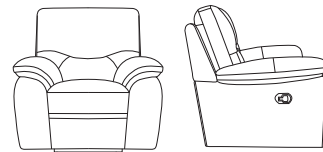

Surryhills

Manual or Electronic Recliner & Fixed Sofas & Chair Collection

3-Seater
206w x 95d x 97h cm

2-Seater
165w x 95d x 97h cm

Chair
98w x 95d x 97h cm

2.5-Seater Chaise LHF
272w x 157d x 97h cm

2.5-Seater Chaise RHF
272w x 157d x 97h cm

Seat Height:
48 cm

Dimensions are approximate only and may vary with model updates. Please check if exact dimensions are required. All designs are protected by international copyright laws.

| IOLINO® | FABRIC F20 / F30 / LiveSmart | | | CAT 15 LEATHER | | |
|------------------------------|---------------------------------|------------|---------|----------------|------------|---------|
| | MANUAL | ELECTRONIC | FIXED | MANUAL | ELECTRONIC | FIXED |
| 3-Seater | \$2,999 | \$3,899 | \$2,099 | \$4,599 | \$5,499 | \$3,699 |
| 2-Seater | \$2,499 | \$3,499 | \$1,799 | \$3,899 | \$4,899 | \$3,199 |
| Chair | \$1,599 | \$1,899 | \$1,299 | \$2,599 | \$2,899 | \$2,299 |
| 2.5-Seater Chaise LHF or RHF | \$3,799 | \$4,399 | \$3,299 | \$6,799 | \$7,399 | \$6,299 |