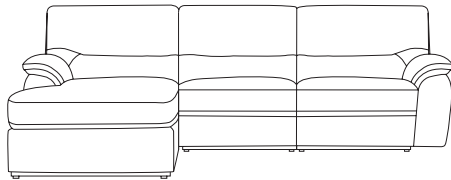

## Manual or Electronic Recliner & Fixed Sofas & Chair Collection

**3-Seater**  
206w x 95d x 97h cm

**2-Seater**  
165w x 95d x 97h cm

**Chair**  
98w x 95d x 97h cm

**2.5-Seater Chaise LHF**  
272w x 157d x 97h cm

**2.5-Seater Chaise RHF**  
272w x 157d x 97h cm

**Seat Height:**  
48 cm

Dimensions are approximate only and may vary with model updates. Please check if exact dimensions are required. All designs are protected by international copyright laws.