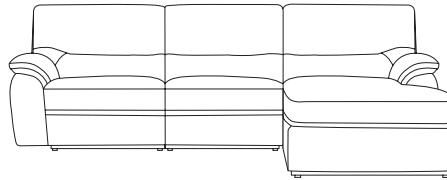

## Manual or Electronic Recliner & Fixed Sofas & Chair Collection

**3-Seater**  
206w x 95d x 97h cm

**2-Seater**  
165w x 95d x 97h cm

**Chair**  
98w x 95d x 97h cm

**2.5-Seater Chaise LHF**  
272w x 157d x 97h cm

**2.5-Seater Chaise RHF**  
272w x 157d x 97h cm

**Seat Height:**  
48 cm

Dimensions are approximate only and may vary with model updates. Please check if exact dimensions are required. All designs are protected by international copyright laws.