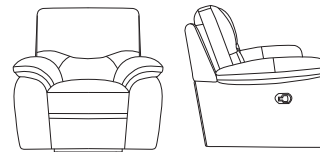

## Manual or Electronic Recliner & Fixed Sofas & Chair Collection

**3-Seater**  
206w x 95d x 97h cm

**2-Seater**  
165w x 95d x 97h cm

**Chair**  
98w x 95d x 97h cm

**2.5-Seater Chaise LHF**  
272w x 157d x 97h cm

**2.5-Seater Chaise RHF**  
272w x 157d x 97h cm

**Seat Height:**  
48 cm

Dimensions are approximate only and may vary with model updates. Please check if exact dimensions are required. All designs are protected by international copyright laws.