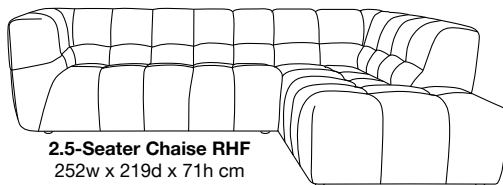

IMPORTED BY

Margaret

Fixed Sofas & Chair Collection

Furniture for living

3-Seater
229w x 98d x 71h cm

2-Seater
178w x 98d x 71h cm

Chair
114w x 98d x 71h cm

Ottoman
93w x 93d x 40h cm

2.5-Seater Chaise RHF
252w x 219d x 71h cm

3-Seater Chaise RHF
282w x 219d x 71h cm

Dimensions are approximate only and may vary with model updates. Please check if exact dimensions are required. All designs are protected by international copyright laws.

SUITE PIECE	FABRIC F20 / F30 / LiveSmart	CAT 15 LEATHER
3-Seater Sofa - Fixed	\$2,999	\$6,399
2-Seater Sofa - Fixed	\$2,499	\$5,399
Chair - Fixed	\$1,799	\$3,799
3-Seater with Chaise LHF/RHF - Fixed	\$5,199	\$10,399
2.5-Seater with Chaise LHF/RHF - Fixed	\$4,999	\$9,999
Ottoman	\$699	\$1,499