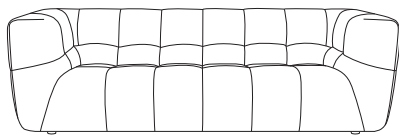

IMPORTED BY

Margaret

Fixed Sofas & Chair Collection

Furniture for living

3-Seater
229w x 98d x 71h cm

2-Seater
178w x 98d x 71h cm

Chair
114w x 98d x 71h cm

Ottoman
93w x 93d x 40h cm

2.5-Seater Chaise RHF
252w x 219d x 71h cm

3-Seater Chaise RHF
282w x 219d x 71h cm

Dimensions are approximate only and may vary with model updates. Please check if exact dimensions are required. All designs are protected by international copyright laws.

SUITE PIECE	FABRIC F20 / F30 / LiveSmart	CAT 15 LEATHER
3-Seater Sofa - Fixed	\$2,999	\$6,399
2-Seater Sofa - Fixed	\$2,499	\$5,399
Chair - Fixed	\$1,799	\$3,799
3-Seater with Chaise LHF/RHF - Fixed	\$5,199	\$10,399
2.5-Seater with Chaise LHF/RHF - Fixed	\$4,999	\$9,999
Ottoman	\$699	\$1,499