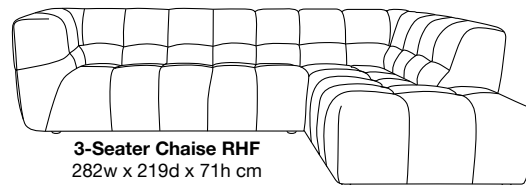

IMPORTED BY

Margaret

Fixed Sofas & Chair Collection

Furniture for living

3-Seater
229w x 98d x 71h cm

2-Seater
178w x 98d x 71h cm

Chair
114w x 98d x 71h cm

Ottoman
93w x 93d x 40h cm

2.5-Seater Chaise RHF
252w x 219d x 71h cm

3-Seater Chaise RHF
282w x 219d x 71h cm

Dimensions are approximate only and may vary with model updates. Please check if exact dimensions are required. All designs are protected by international copyright laws.

SUITE PIECE	FABRIC F20 / F30 / LiveSmart	CAT 15 LEATHER
3-Seater Sofa - Fixed	\$2,999	\$6,399
2-Seater Sofa - Fixed	\$2,499	\$5,399
Chair - Fixed	\$1,799	\$3,799
3-Seater with Chaise LHF/RHF - Fixed	\$5,199	\$10,399
2.5-Seater with Chaise LHF/RHF - Fixed	\$4,999	\$9,999
Ottoman	\$699	\$1,499