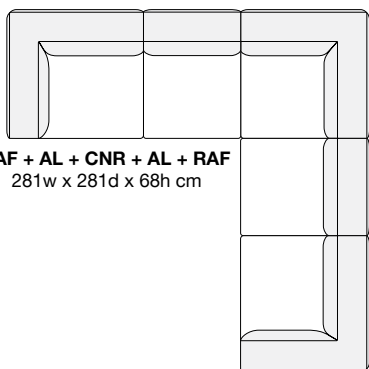

**Arm RHF (RAF)**  
104w x 100d x 68h cm

**Corner SQE (CNR)**  
98w x 98d x 68h cm

**Armless Seat (AL)**  
79w x 100d x 68h cm

**Chaise LHF (CHL)**  
106w x 160d x 68h cm

**Chaise RHF (CHR)**  
106w x 160d x 68h cm

### CONFIGURATION EXAMPLES

IMPORTED BY

DANSKE

MØBLER

Furniture for living

**LAF + AL + RAF**  
287w x 100d x 68h cm

**LAF + AL + AL + RAF**  
366w x 100d x 68h cm

**LAF + RAF**  
208w x 100d x 68h cm

**LAF + AL + RAF + OT**  
287w x 179d x 68h cm

**LAF + AL + CNR + AL + RAF**  
281w x 281d x 68h cm

**LAF + AL + CNR + AL + OT**  
281w x 281d x 68h cm

**LAF + AL + CHR**  
289w x 160d x 68h cm

**CHL + AL + RAF**  
289w x 160d x 68h cm

**LAF + CHR**  
210w x 160d x 68h cm

**CHL + RAF**  
210w x 160d x 68h cm

Seat Height: 39cm

Dimensions are approximate only and may vary with model updates. Please check if exact dimensions are required. All designs are protected by international copyright laws.