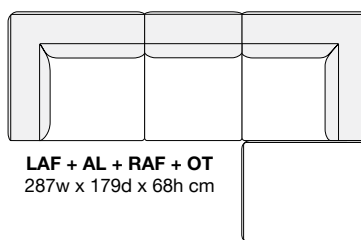

### CONFIGURATION EXAMPLES

IMPORTED BY

DANSKE

MØBLER

Furniture for living

**LAF + AL + RAF**  
287w x 100d x 68h cm

**LAF + AL + AL + RAF**  
366w x 100d x 68h cm

**LAF + RAF**  
208w x 100d x 68h cm

**LAF + AL + RAF + OT**  
287w x 179d x 68h cm

**LAF + AL + CNR + AL + RAF**  
281w x 281d x 68h cm

**LAF + AL + CNR + AL + OT**  
281w x 281d x 68h cm

**LAF + AL + CHR**  
289w x 160d x 68h cm

**CHL + AL + RAF**  
289w x 160d x 68h cm

**LAF + CHR**  
210w x 160d x 68h cm

**CHL + RAF**  
210w x 160d x 68h cm

Seat Height: 39cm

Dimensions are approximate only and may vary with model updates. Please check if exact dimensions are required. All designs are protected by international copyright laws.