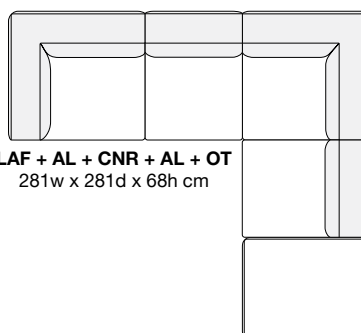

**Arm RHF (RAF)**  
104w x 100d x 68h cm

**Corner SQE (CNR)**  
98w x 98d x 68h cm

**Armless Seat (AL)**  
79w x 100d x 68h cm

**Chaise LHF (CHL)**  
106w x 160d x 68h cm

**Chaise RHF (CHR)**  
106w x 160d x 68h cm

### CONFIGURATION EXAMPLES

IMPORTED BY

DANSKE

MØBLER

Furniture for living

**LAF + AL + RAF**  
287w x 100d x 68h cm

**LAF + AL + AL + RAF**  
366w x 100d x 68h cm

**LAF + RAF**  
208w x 100d x 68h cm

**LAF + AL + RAF + OT**  
287w x 179d x 68h cm

**LAF + AL + CNR + AL + RAF**  
281w x 281d x 68h cm

**LAF + AL + CNR + AL + OT**  
281w x 281d x 68h cm

**LAF + AL + CHR**  
289w x 160d x 68h cm

**CHL + AL + RAF**  
289w x 160d x 68h cm

**LAF + CHR**  
210w x 160d x 68h cm

**CHL + RAF**  
210w x 160d x 68h cm

Seat Height: 39cm

Dimensions are approximate only and may vary with model updates. Please check if exact dimensions are required. All designs are protected by international copyright laws.