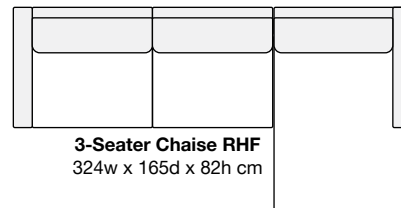

Seat Height: 48cm

3.5 Seater
244w x 98d x 82h cm

2.5 Seater
212w x 98d x 82h cm

Ottoman
78w x 78d x 48h cm

3-Seater Chaise LHF
324w x 165d x 82h cm

3-Seater Chaise RHF
324w x 165d x 82h cm

Dimensions are approximate only and may vary with model updates. Please check if exact dimensions are required. All designs are protected by international copyright laws.

SUITE PIECE	FABRIC	M56 LEATHER*	M28 LEATHER**	
2.5-Seater	\$2,199	\$3,999	\$5,799	
3.5-Seater	\$2,799	\$4,699	\$6,599	
3-Seater Chaise LHF	\$3,999	\$6,999	\$9,599	
3-Seater Chaise RHF	\$3,999	\$6,999	\$9,599	
Ottoman	\$549	\$899	\$1,399	