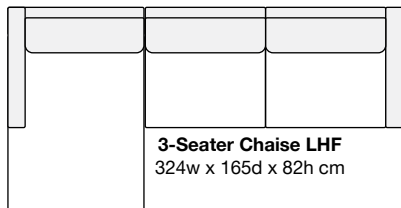

Seat Height: 48cm

3.5 Seater
244w x 98d x 82h cm

2.5 Seater
212w x 98d x 82h cm

Ottoman
78w x 78d x 48h cm

3-Seater Chaise LHF
324w x 165d x 82h cm

3-Seater Chaise RHF
324w x 165d x 82h cm

Dimensions are approximate only and may vary with model updates. Please check if exact dimensions are required. All designs are protected by international copyright laws.